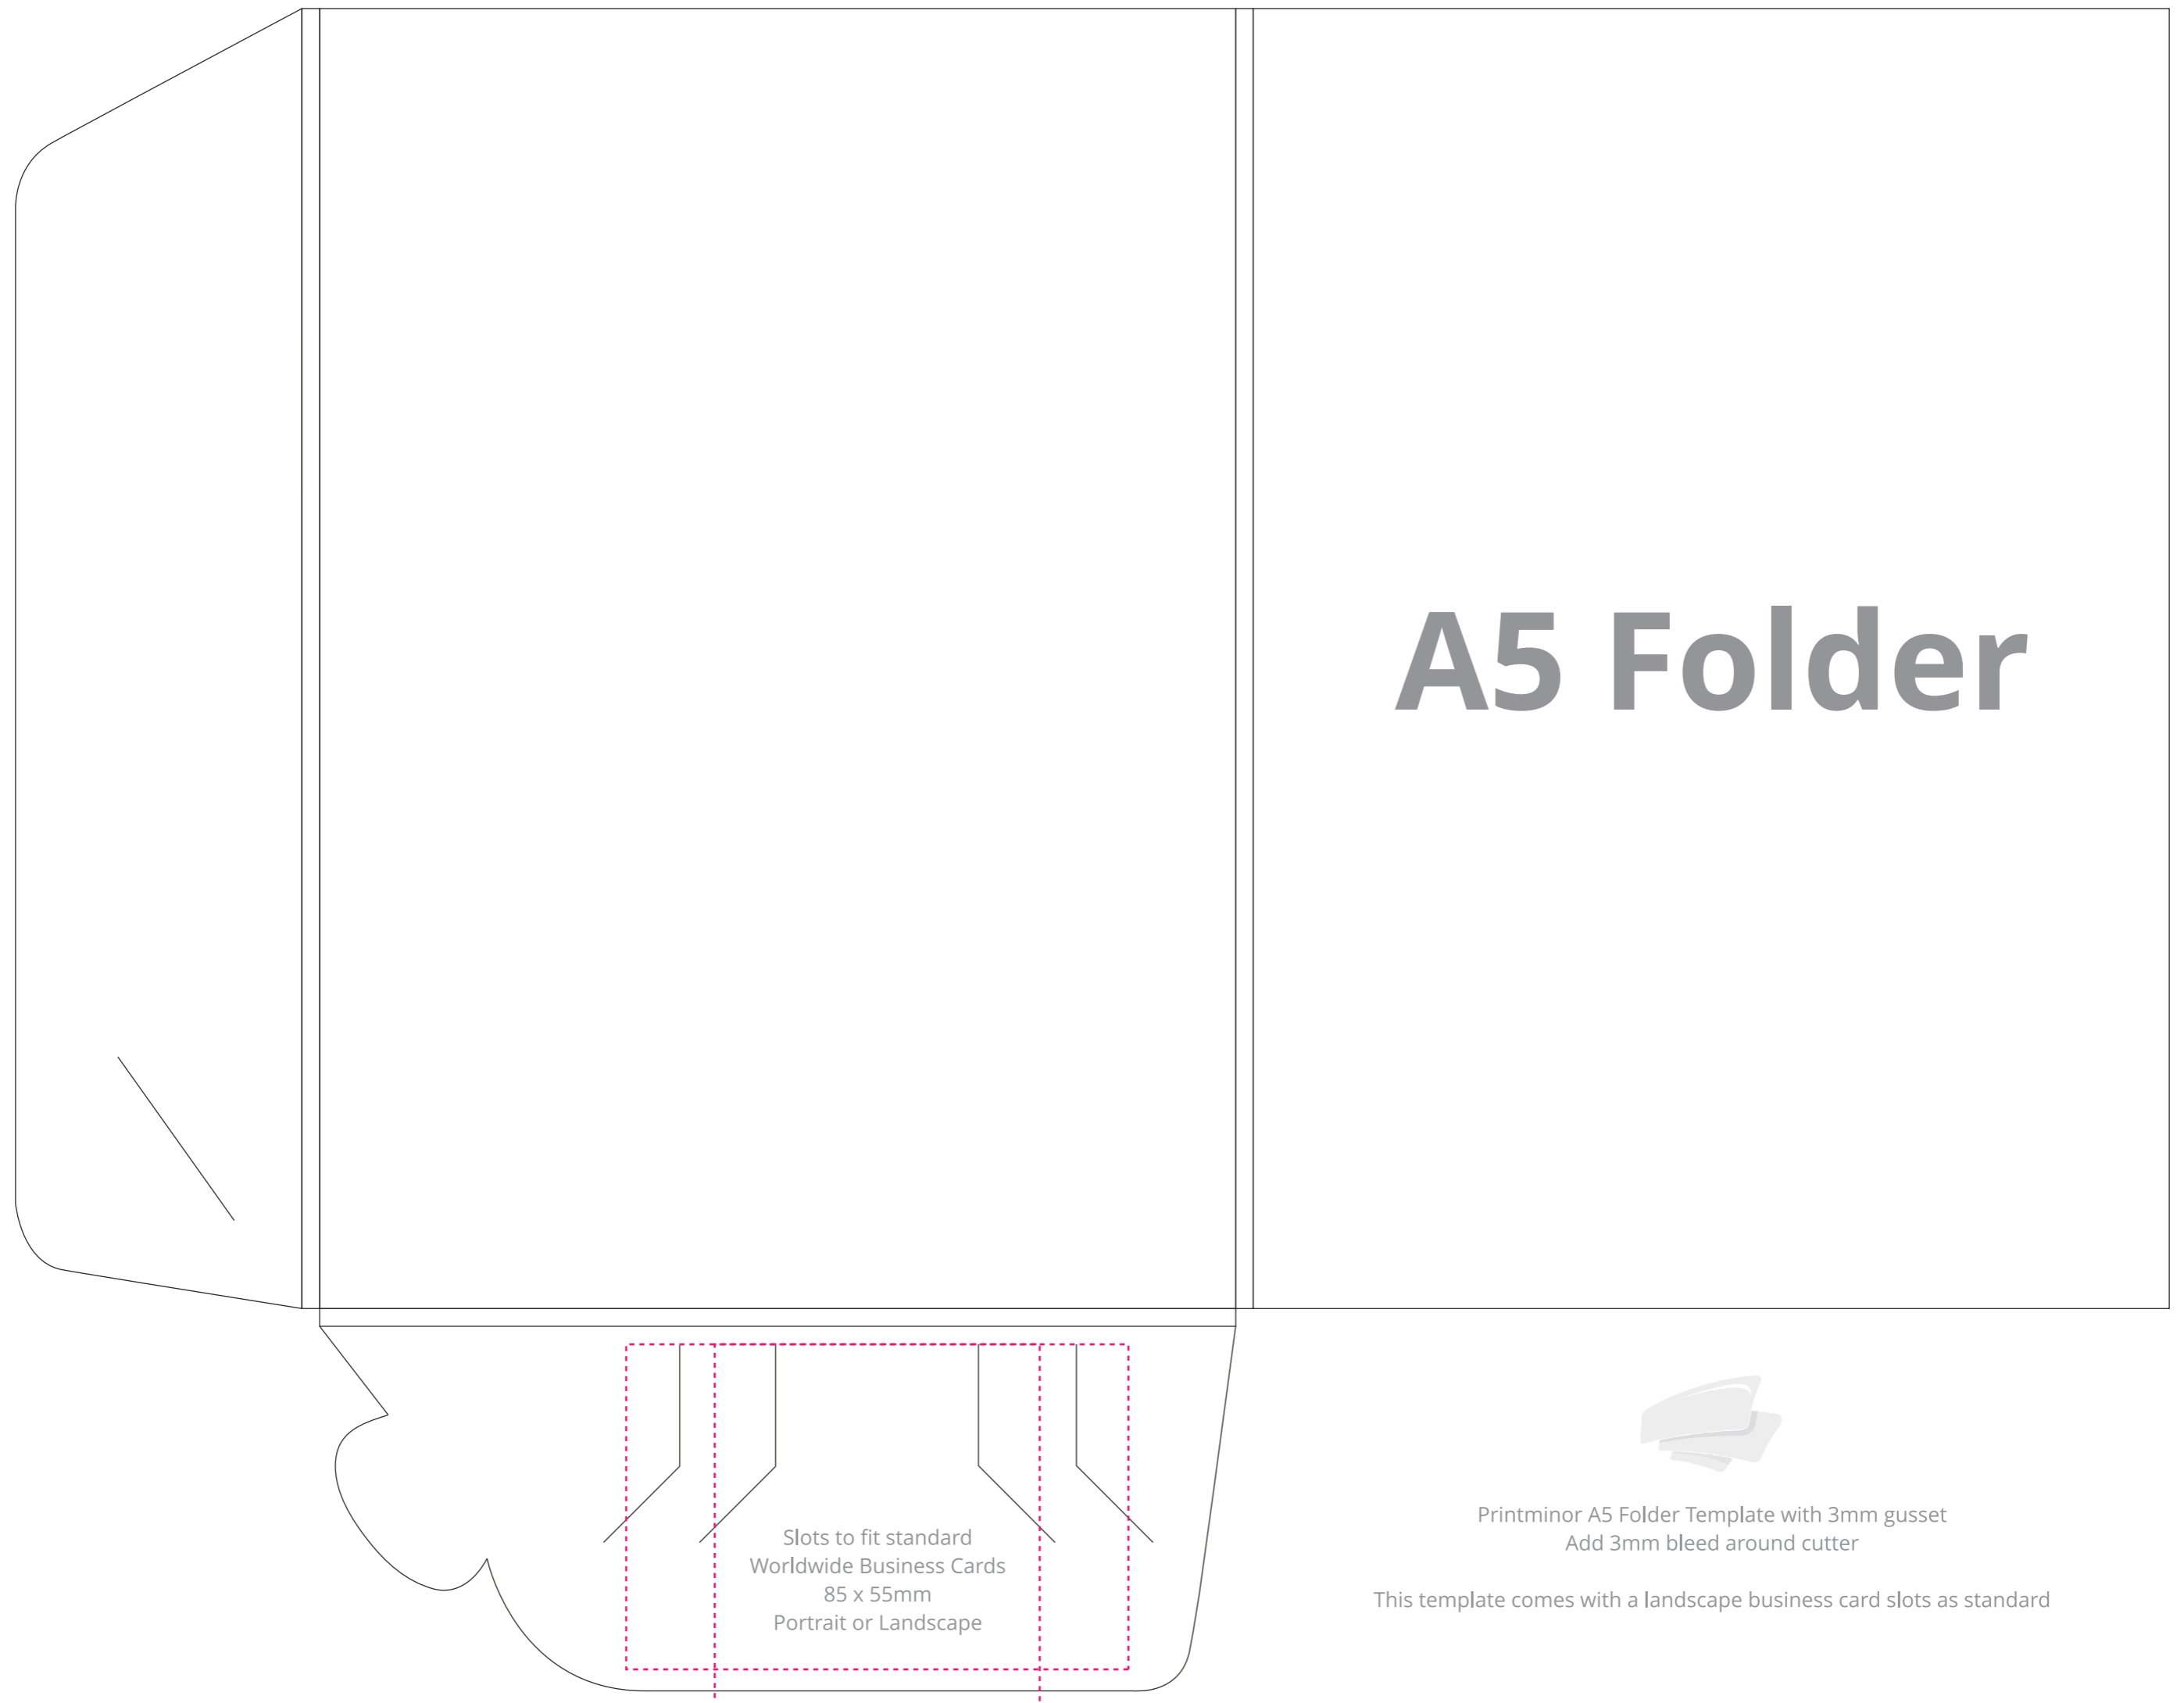

A5 Folder

Slots to fit standard
Worldwide Business Cards
85 x 55mm
Portrait or Landscape

Printminor A5 Folder Template with 3mm gusset
Add 3mm bleed around cutter

This template comes with a landscape business card slots as standard